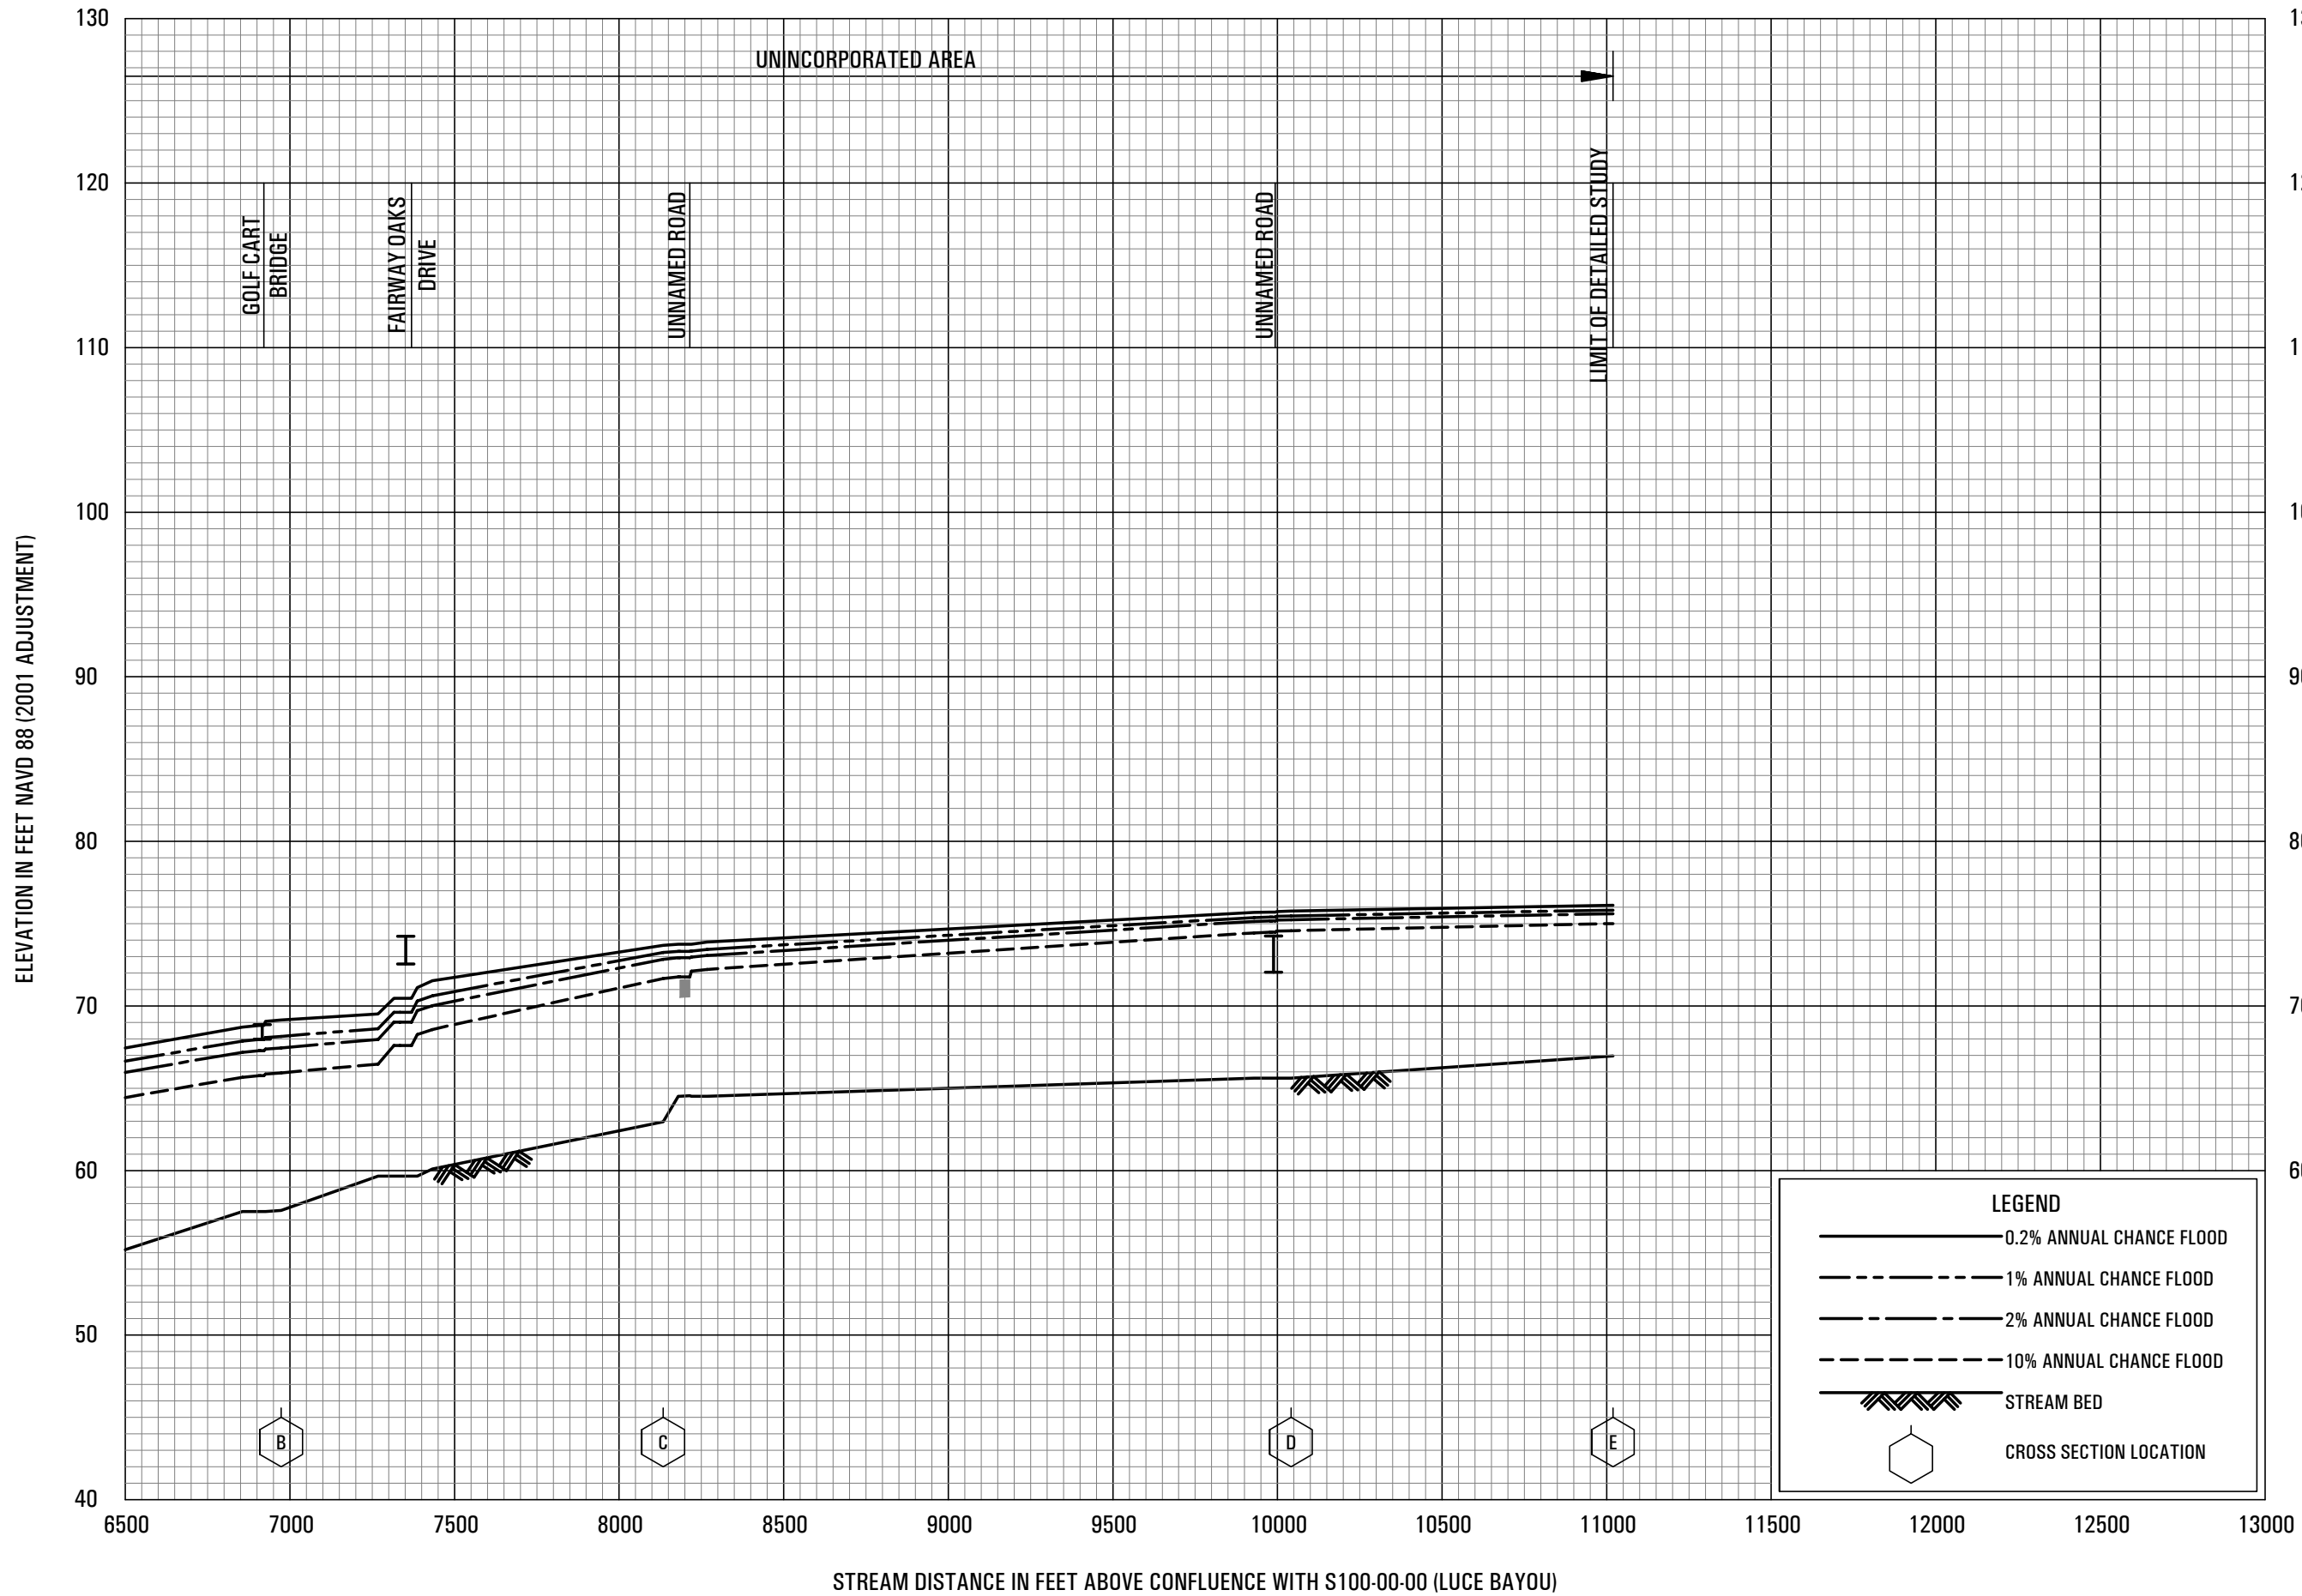

**FLOOD PROFILES**

S100-00-00 (LUCE BAYOU)

FEDERAL EMERGENCY MANAGEMENT AGENCY  
**HARRIS COUNTY, TX**  
 AND INCORPORATED AREAS

**FLOOD PROFILES**

S100-00-00 (LUCE BAYOU)

FEDERAL EMERGENCY MANAGEMENT AGENCY  
**HARRIS COUNTY, TX**  
 AND INCORPORATED AREAS

**FLOOD PROFILES**

S100-00-00 (LUCE BAYOU)

FEDERAL EMERGENCY MANAGEMENT AGENCY

HARRIS COUNTY, TX

AND INCORPORATED AREAS

S03P

**FLOOD PROFILES**

S100-00-00 (LUCE BAYOU)

FEDERAL EMERGENCY MANAGEMENT AGENCY  
**HARRIS COUNTY, TX**  
 AND INCORPORATED AREAS

**FLOOD PROFILES**

S110-00-00 (SHOOK GULLY)

FEDERAL EMERGENCY MANAGEMENT AGENCY

**HARRIS COUNTY, TX**  
AND INCORPORATED AREAS