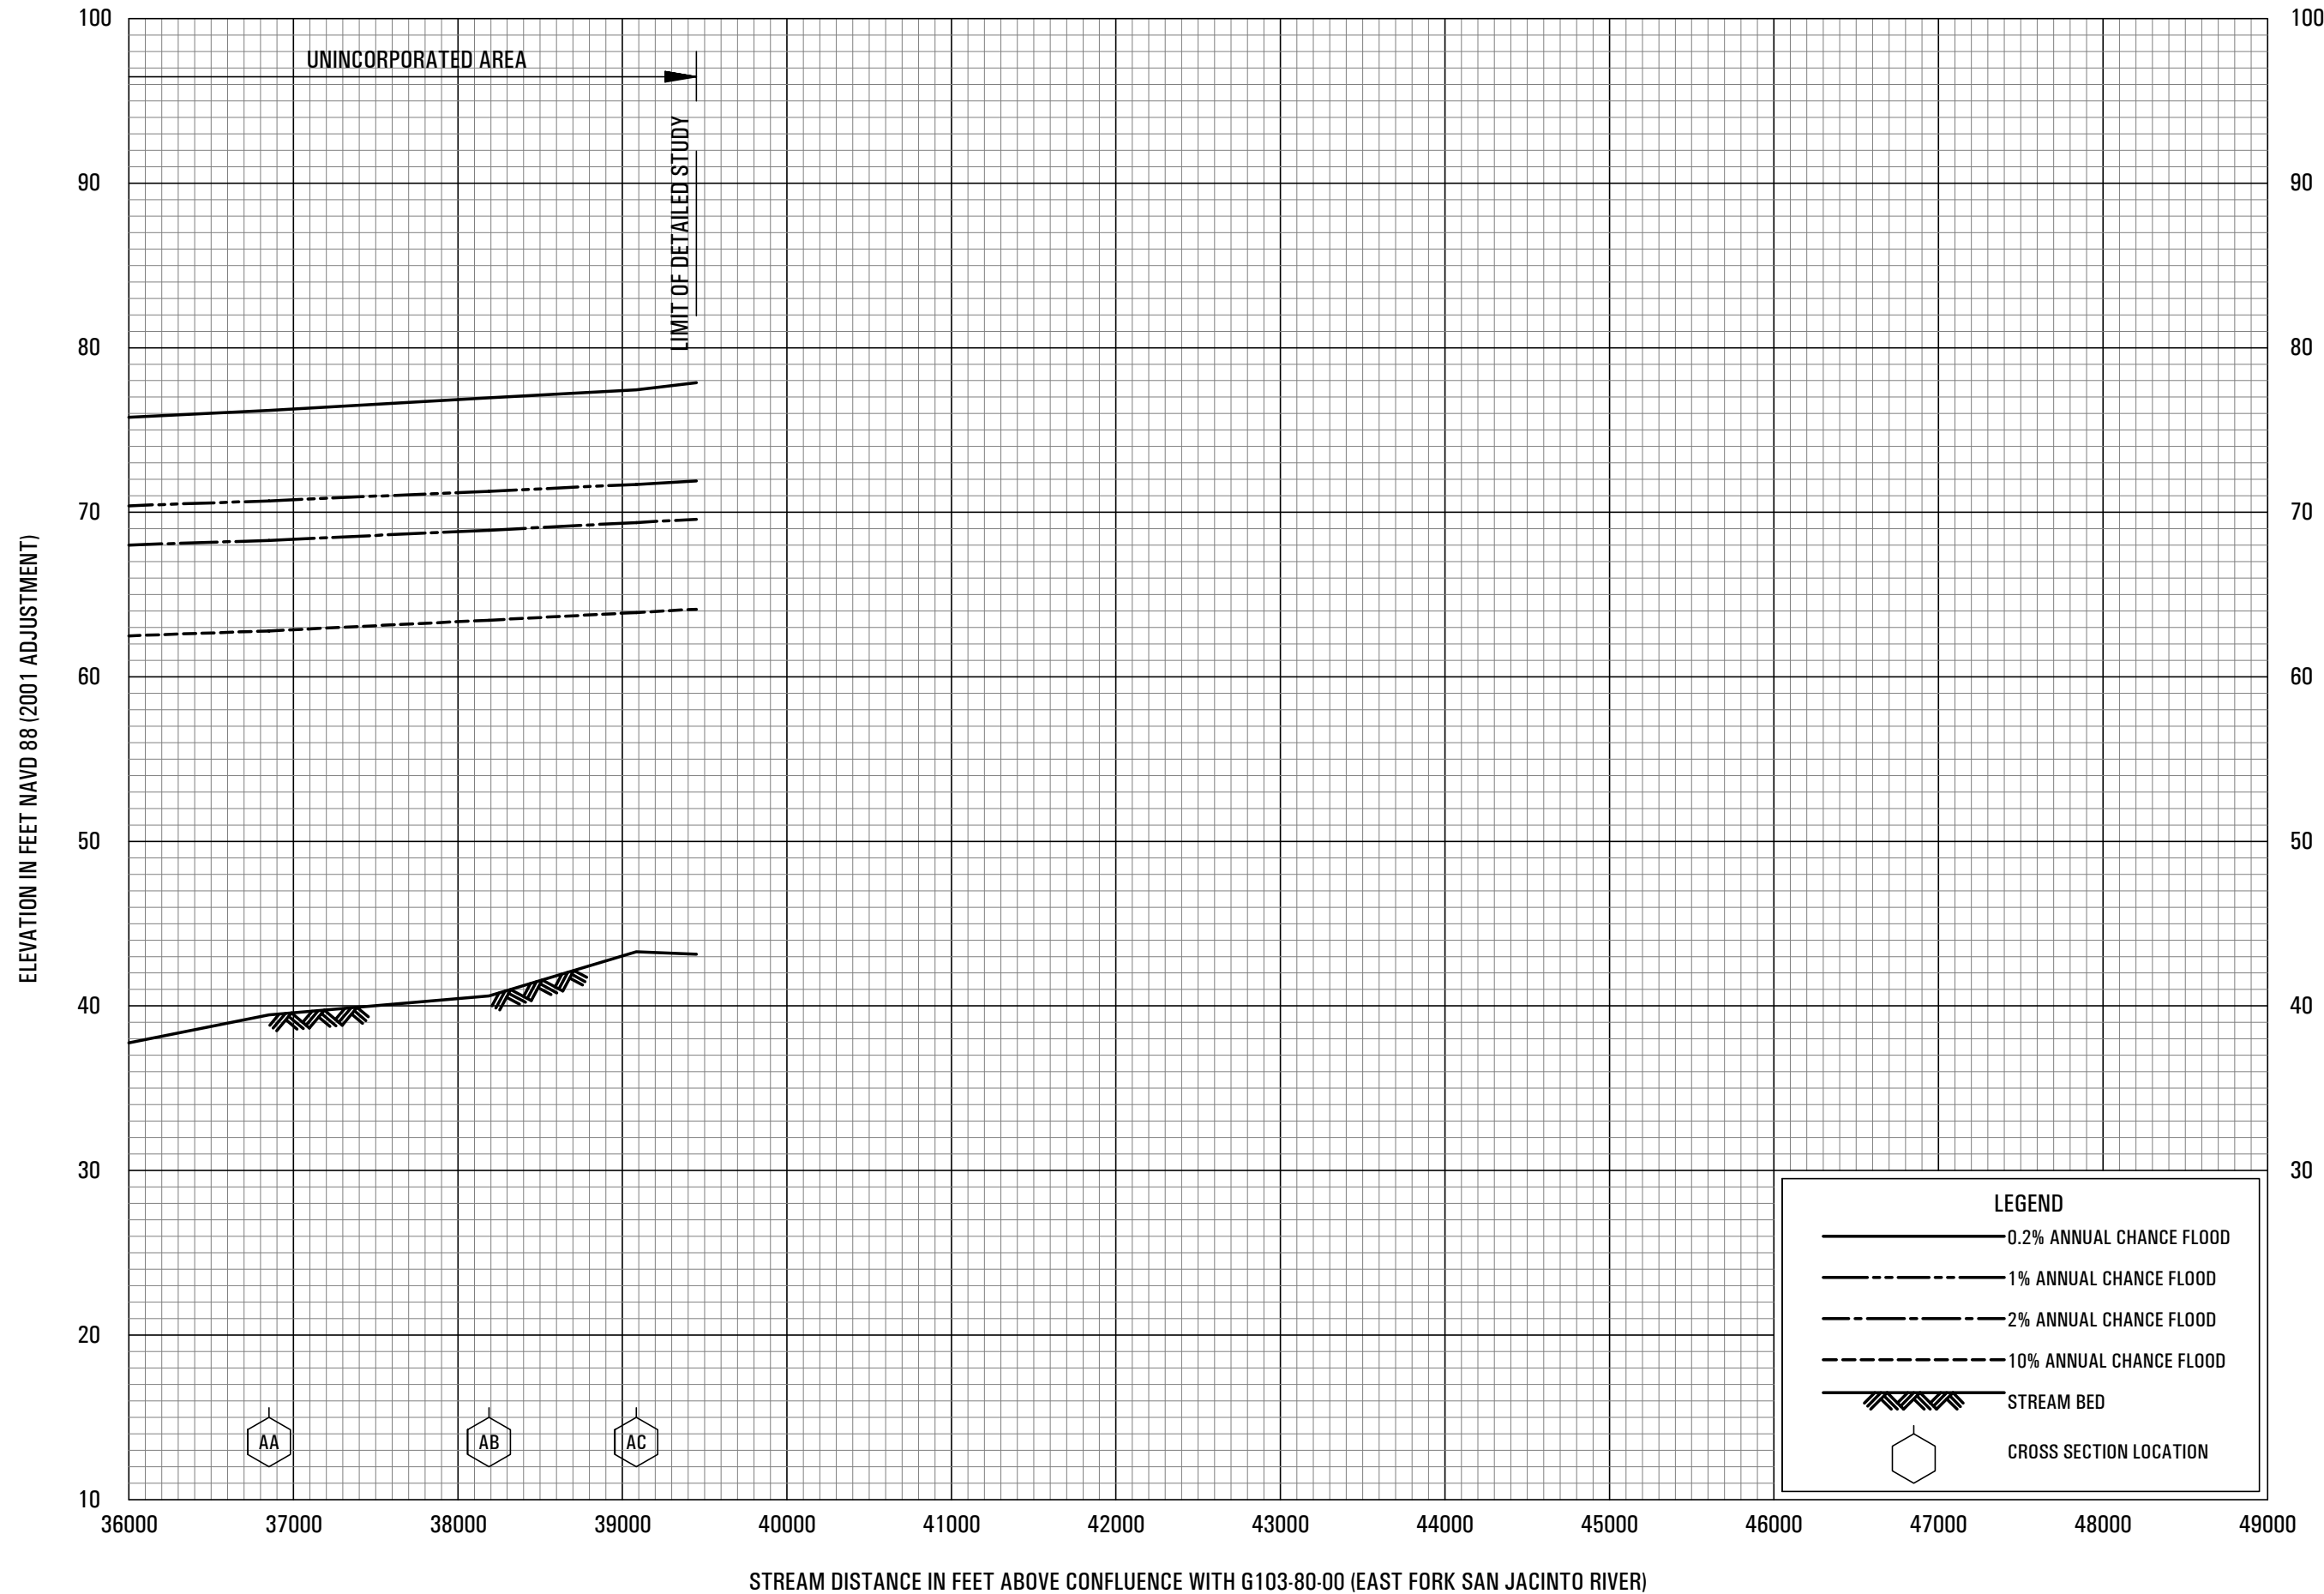

**FLOOD PROFILES**

S100-00-00 (LUCE BAYOU)

FEDERAL EMERGENCY MANAGEMENT AGENCY  
**HARRIS COUNTY, TX**  
 AND INCORPORATED AREAS

**FLOOD PROFILES**

S100-00-00 (LUCE BAYOU)

FEDERAL EMERGENCY MANAGEMENT AGENCY  
**HARRIS COUNTY, TX**  
 AND INCORPORATED AREAS

**FLOOD PROFILES**

S100-00-00 (LUCE BAYOU)

FEDERAL EMERGENCY MANAGEMENT AGENCY

HARRIS COUNTY, TX

AND INCORPORATED AREAS

S03P

**FLOOD PROFILES**

S100-00-00 (LUCE BAYOU)