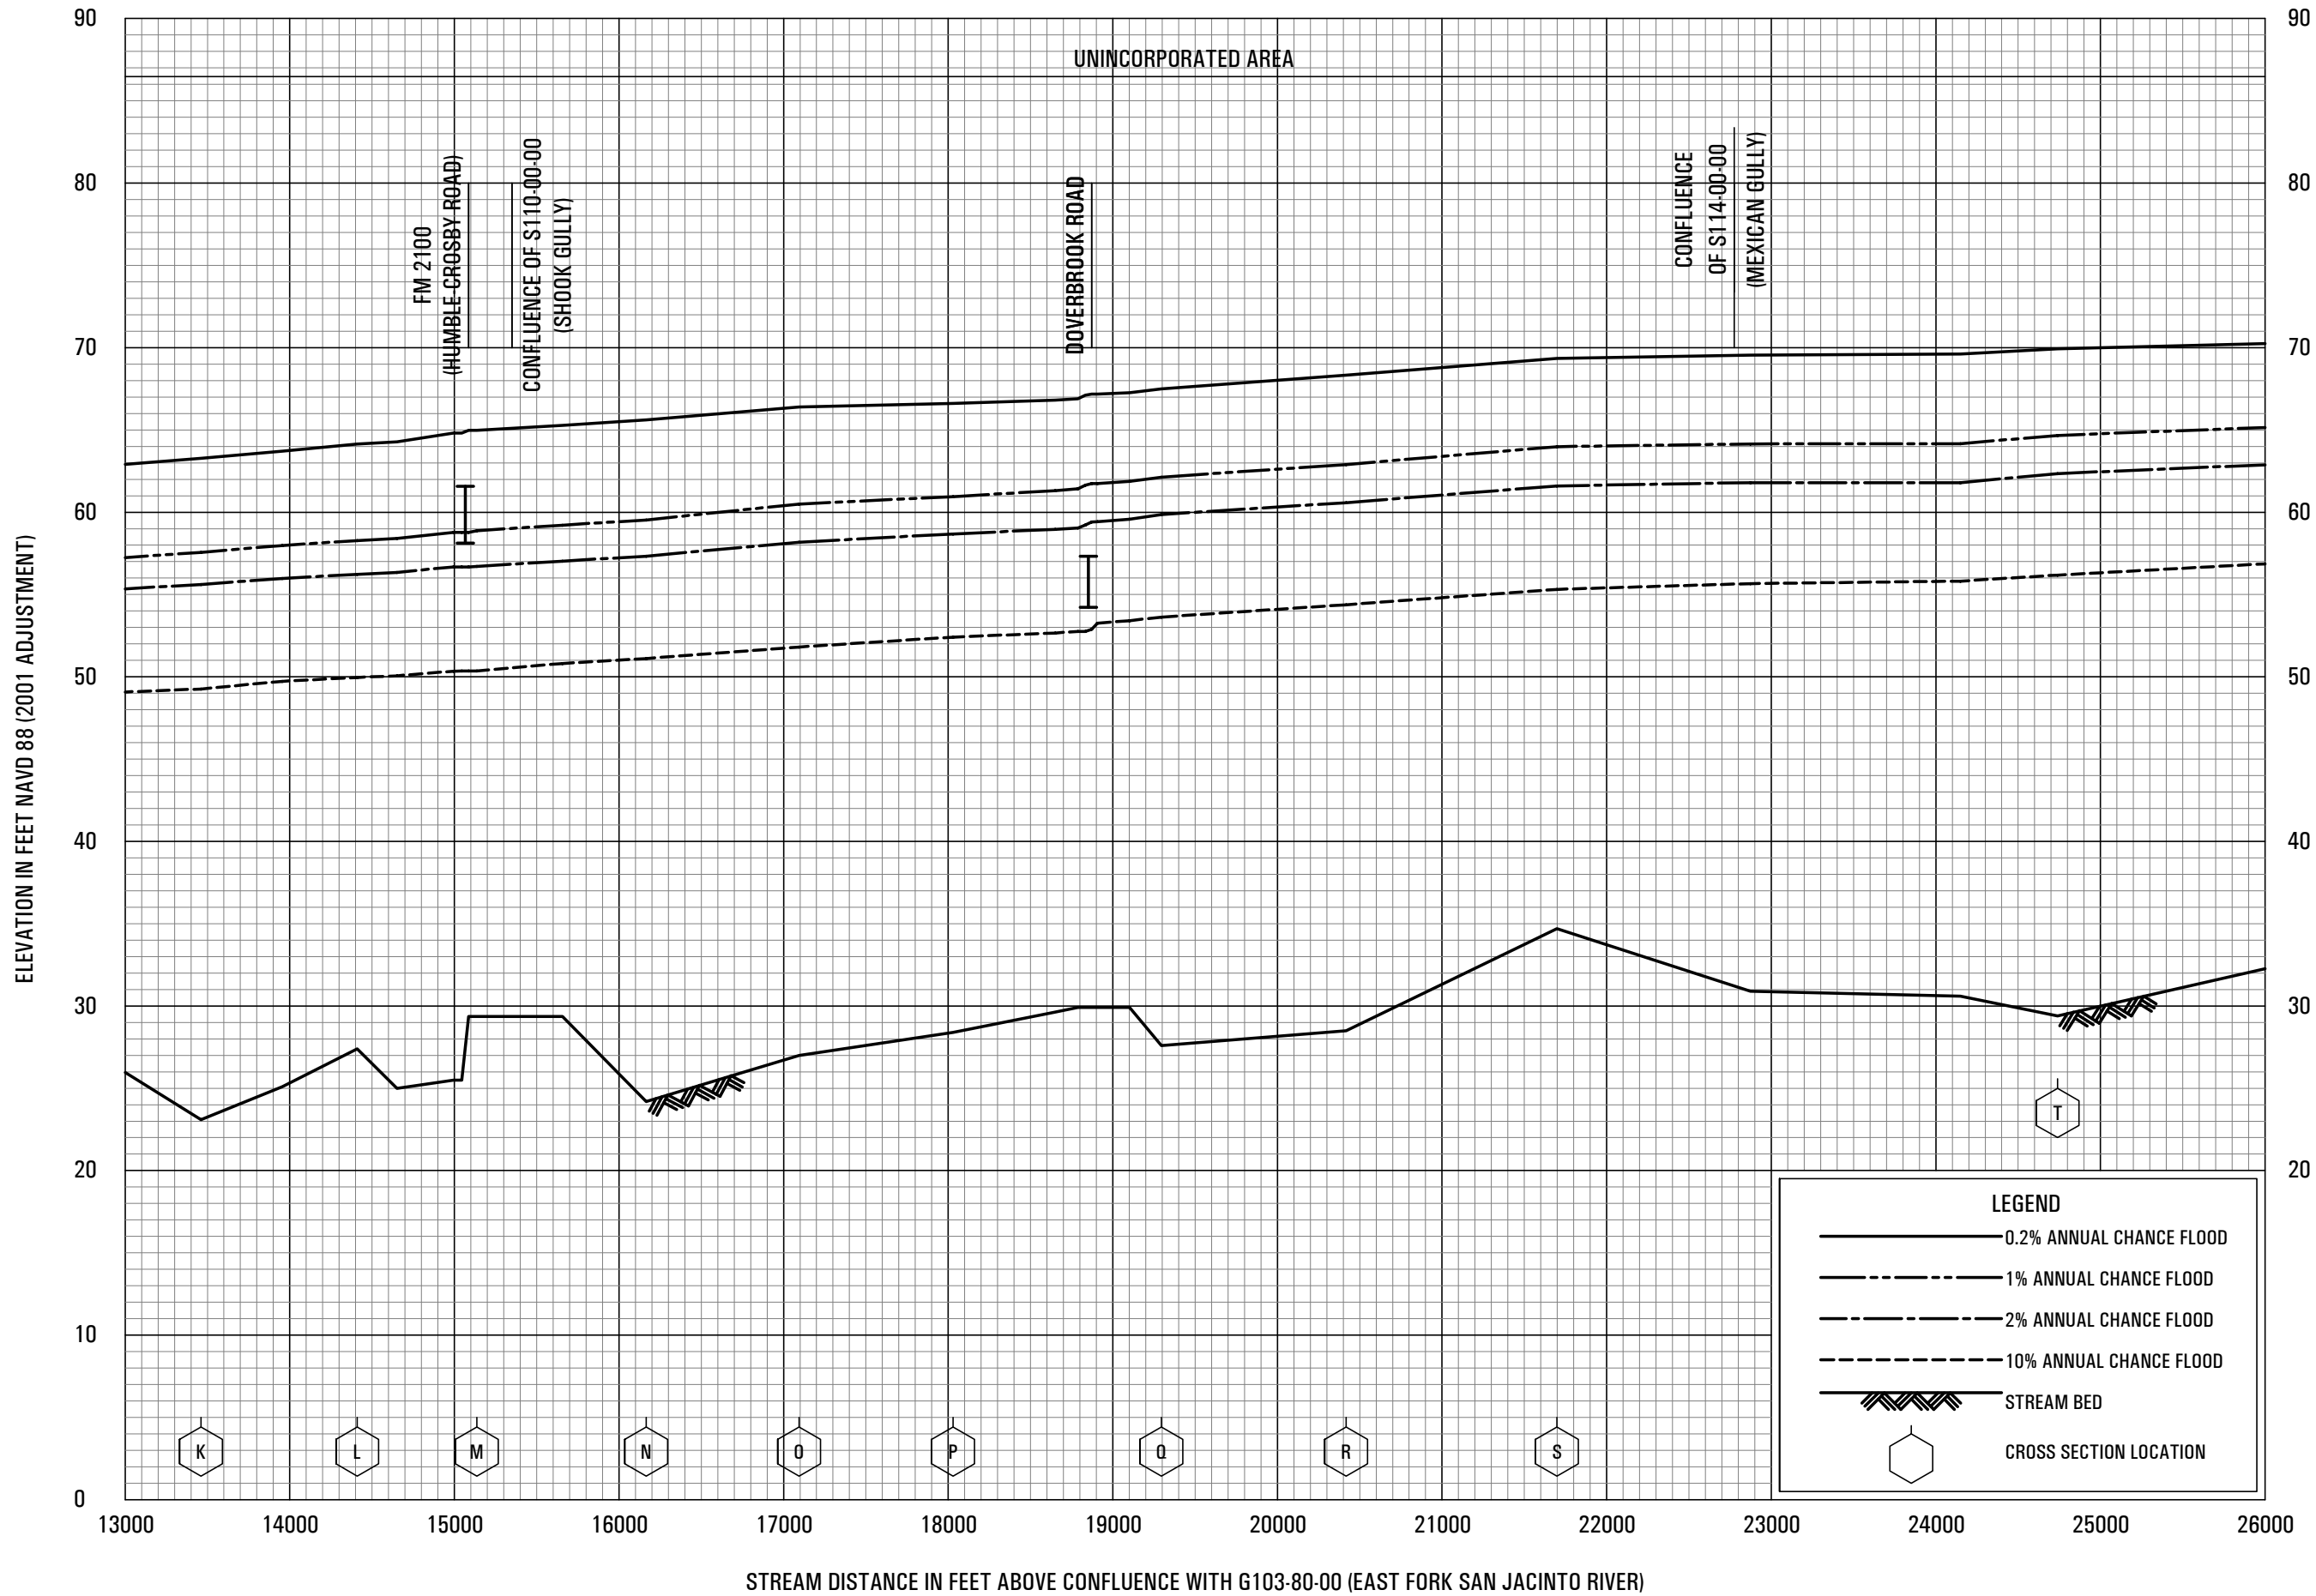

**FLOOD PROFILES**

S100-00-00 (LUCE BAYOU)

FEDERAL EMERGENCY MANAGEMENT AGENCY  
**HARRIS COUNTY, TX**  
 AND INCORPORATED AREAS

**FLOOD PROFILES**

S100-00-00 (LUCE BAYOU)

FEDERAL EMERGENCY MANAGEMENT AGENCY  
**HARRIS COUNTY, TX**  
 AND INCORPORATED AREAS

**FLOOD PROFILES**

S100-00-00 (LUCE BAYOU)

FEDERAL EMERGENCY MANAGEMENT AGENCY

HARRIS COUNTY, TX

AND INCORPORATED AREAS

S03P

**FLOOD PROFILES**

S100-00-00 (LUCE BAYOU)

FEDERAL EMERGENCY MANAGEMENT AGENCY  
**HARRIS COUNTY, TX**  
 AND INCORPORATED AREAS

**FLOOD PROFILES**

S110-00-00 (SHOOK GULLY)

FEDERAL EMERGENCY MANAGEMENT AGENCY

**HARRIS COUNTY, TX**  
AND INCORPORATED AREAS