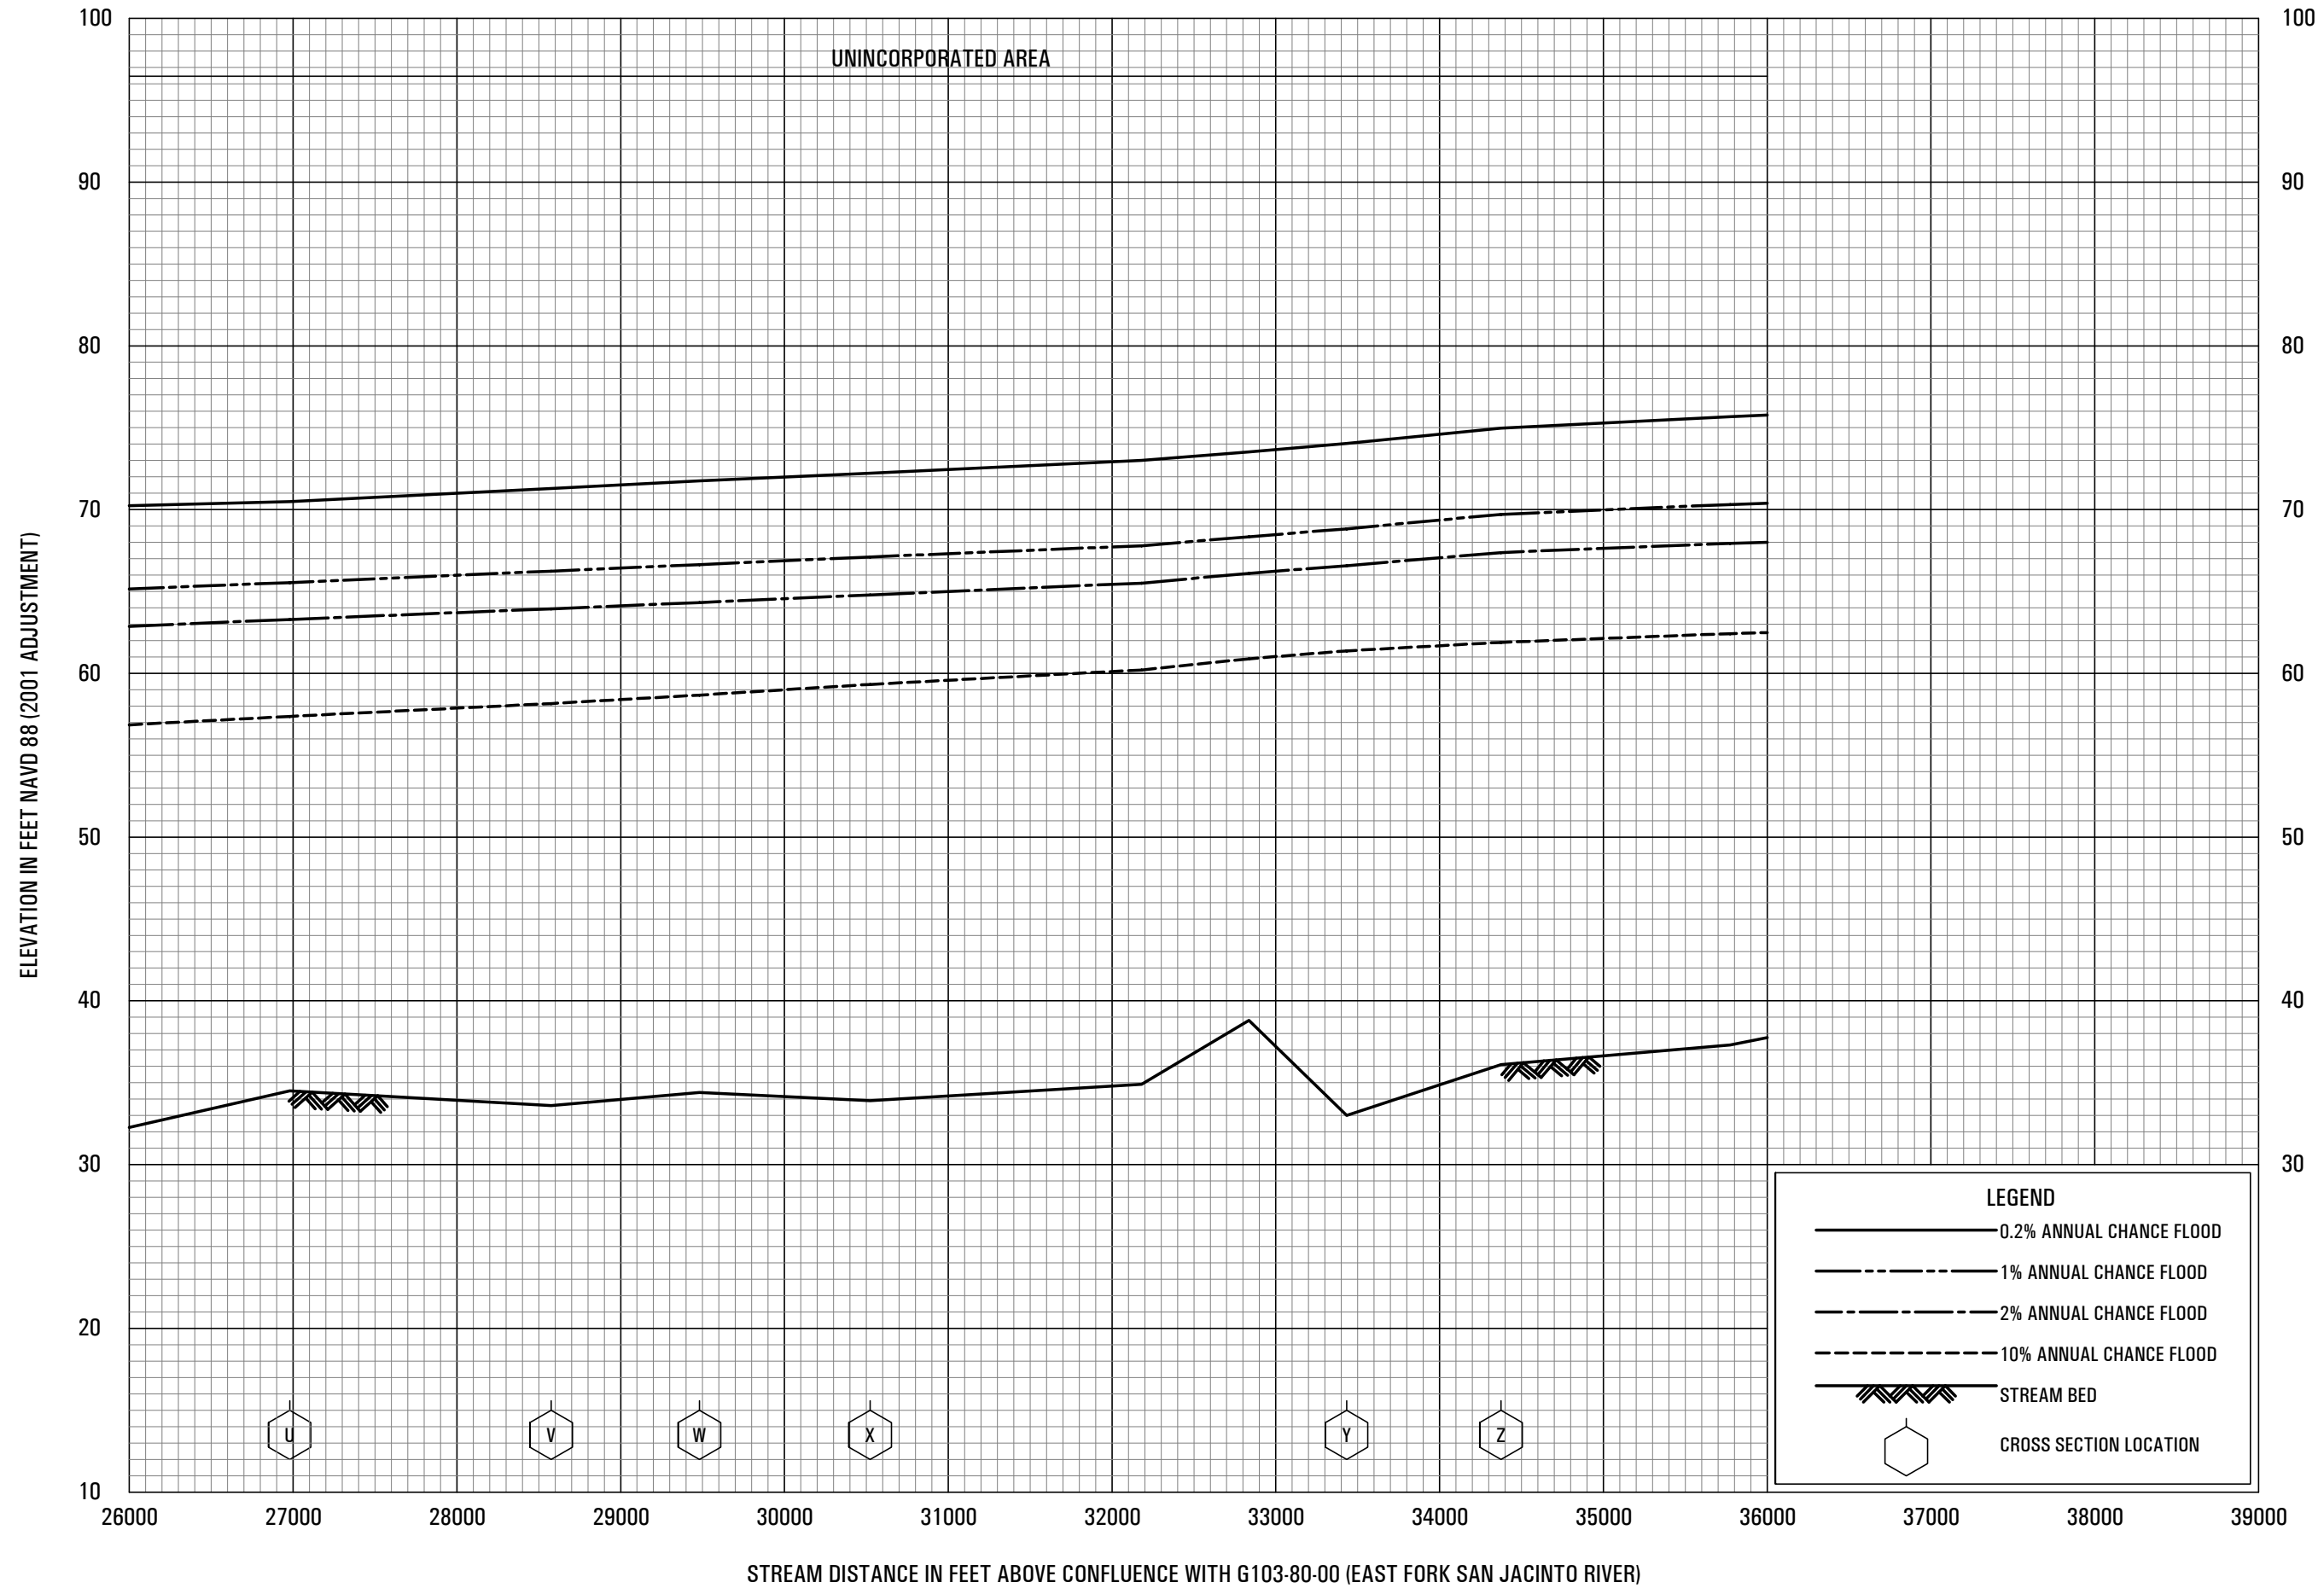

**FLOOD PROFILES**

S100-00-00 (LUCE BAYOU)

FEDERAL EMERGENCY MANAGEMENT AGENCY  
**HARRIS COUNTY, TX**  
 AND INCORPORATED AREAS

**FLOOD PROFILES**

S100-00-00 (LUCE BAYOU)

FEDERAL EMERGENCY MANAGEMENT AGENCY  
**HARRIS COUNTY, TX**  
 AND INCORPORATED AREAS

**FLOOD PROFILES**

S100-00-00 (LUCE BAYOU)

FEDERAL EMERGENCY MANAGEMENT AGENCY

HARRIS COUNTY, TX

AND INCORPORATED AREAS

S03P

**FLOOD PROFILES**

S100-00-00 (LUCE BAYOU)

FEDERAL EMERGENCY MANAGEMENT AGENCY  
**HARRIS COUNTY, TX**  
 AND INCORPORATED AREAS

**FLOOD PROFILES**

S110-00-00 (SHOOK GULLY)

FEDERAL EMERGENCY MANAGEMENT AGENCY

**HARRIS COUNTY, TX**  
AND INCORPORATED AREAS