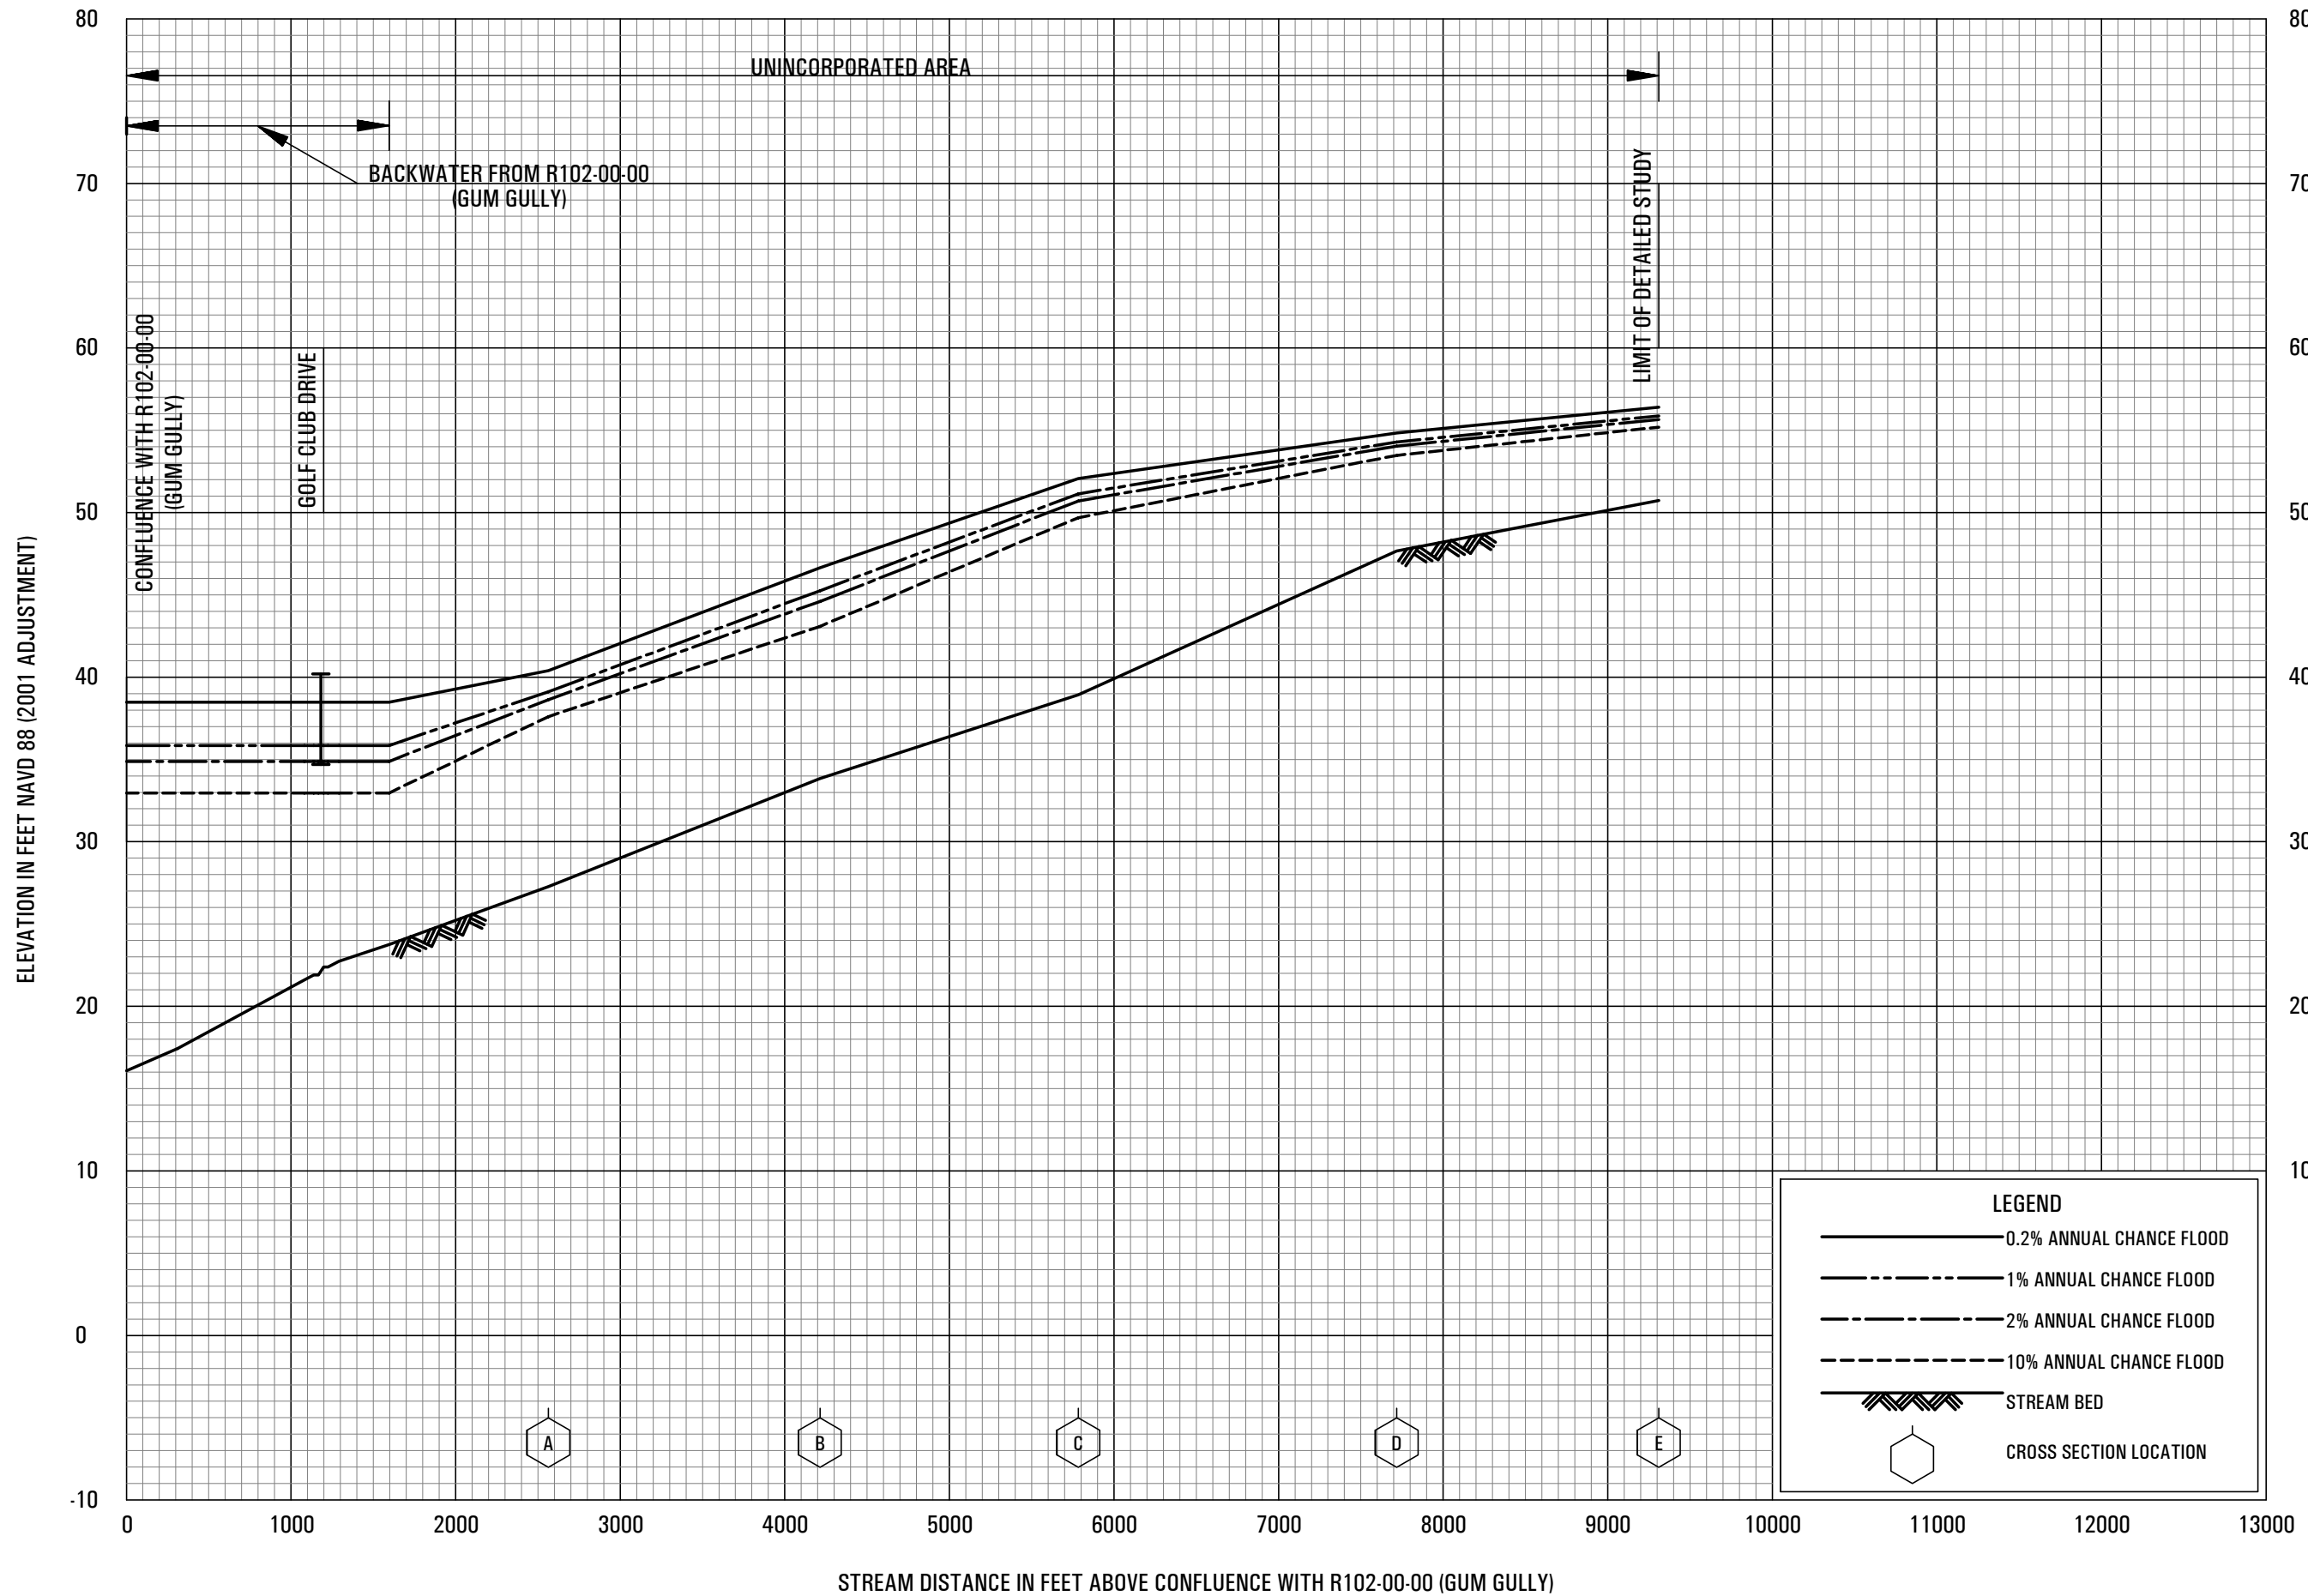

**FLOOD PROFILES**

R100-00-00 (JACKSON BAYOU)

FEDERAL EMERGENCY MANAGEMENT AGENCY  
HARRIS COUNTY, TX  
AND INCORPORATED AREAS

R01P

**FLOOD PROFILES**

R102-00-00 (GUM GULLY)

FEDERAL EMERGENCY MANAGEMENT AGENCY  
**HARRIS COUNTY, TX**  
 AND INCORPORATED AREAS

**R04P**

FLOOD PROFILES

R102-13-00 (TRIBUTARY 3.08 TO GUM GULLY)

FEDERAL EMERGENCY MANAGEMENT AGENCY

HARRIS COUNTY, TX  
AND INCORPORATED AREAS

R06P