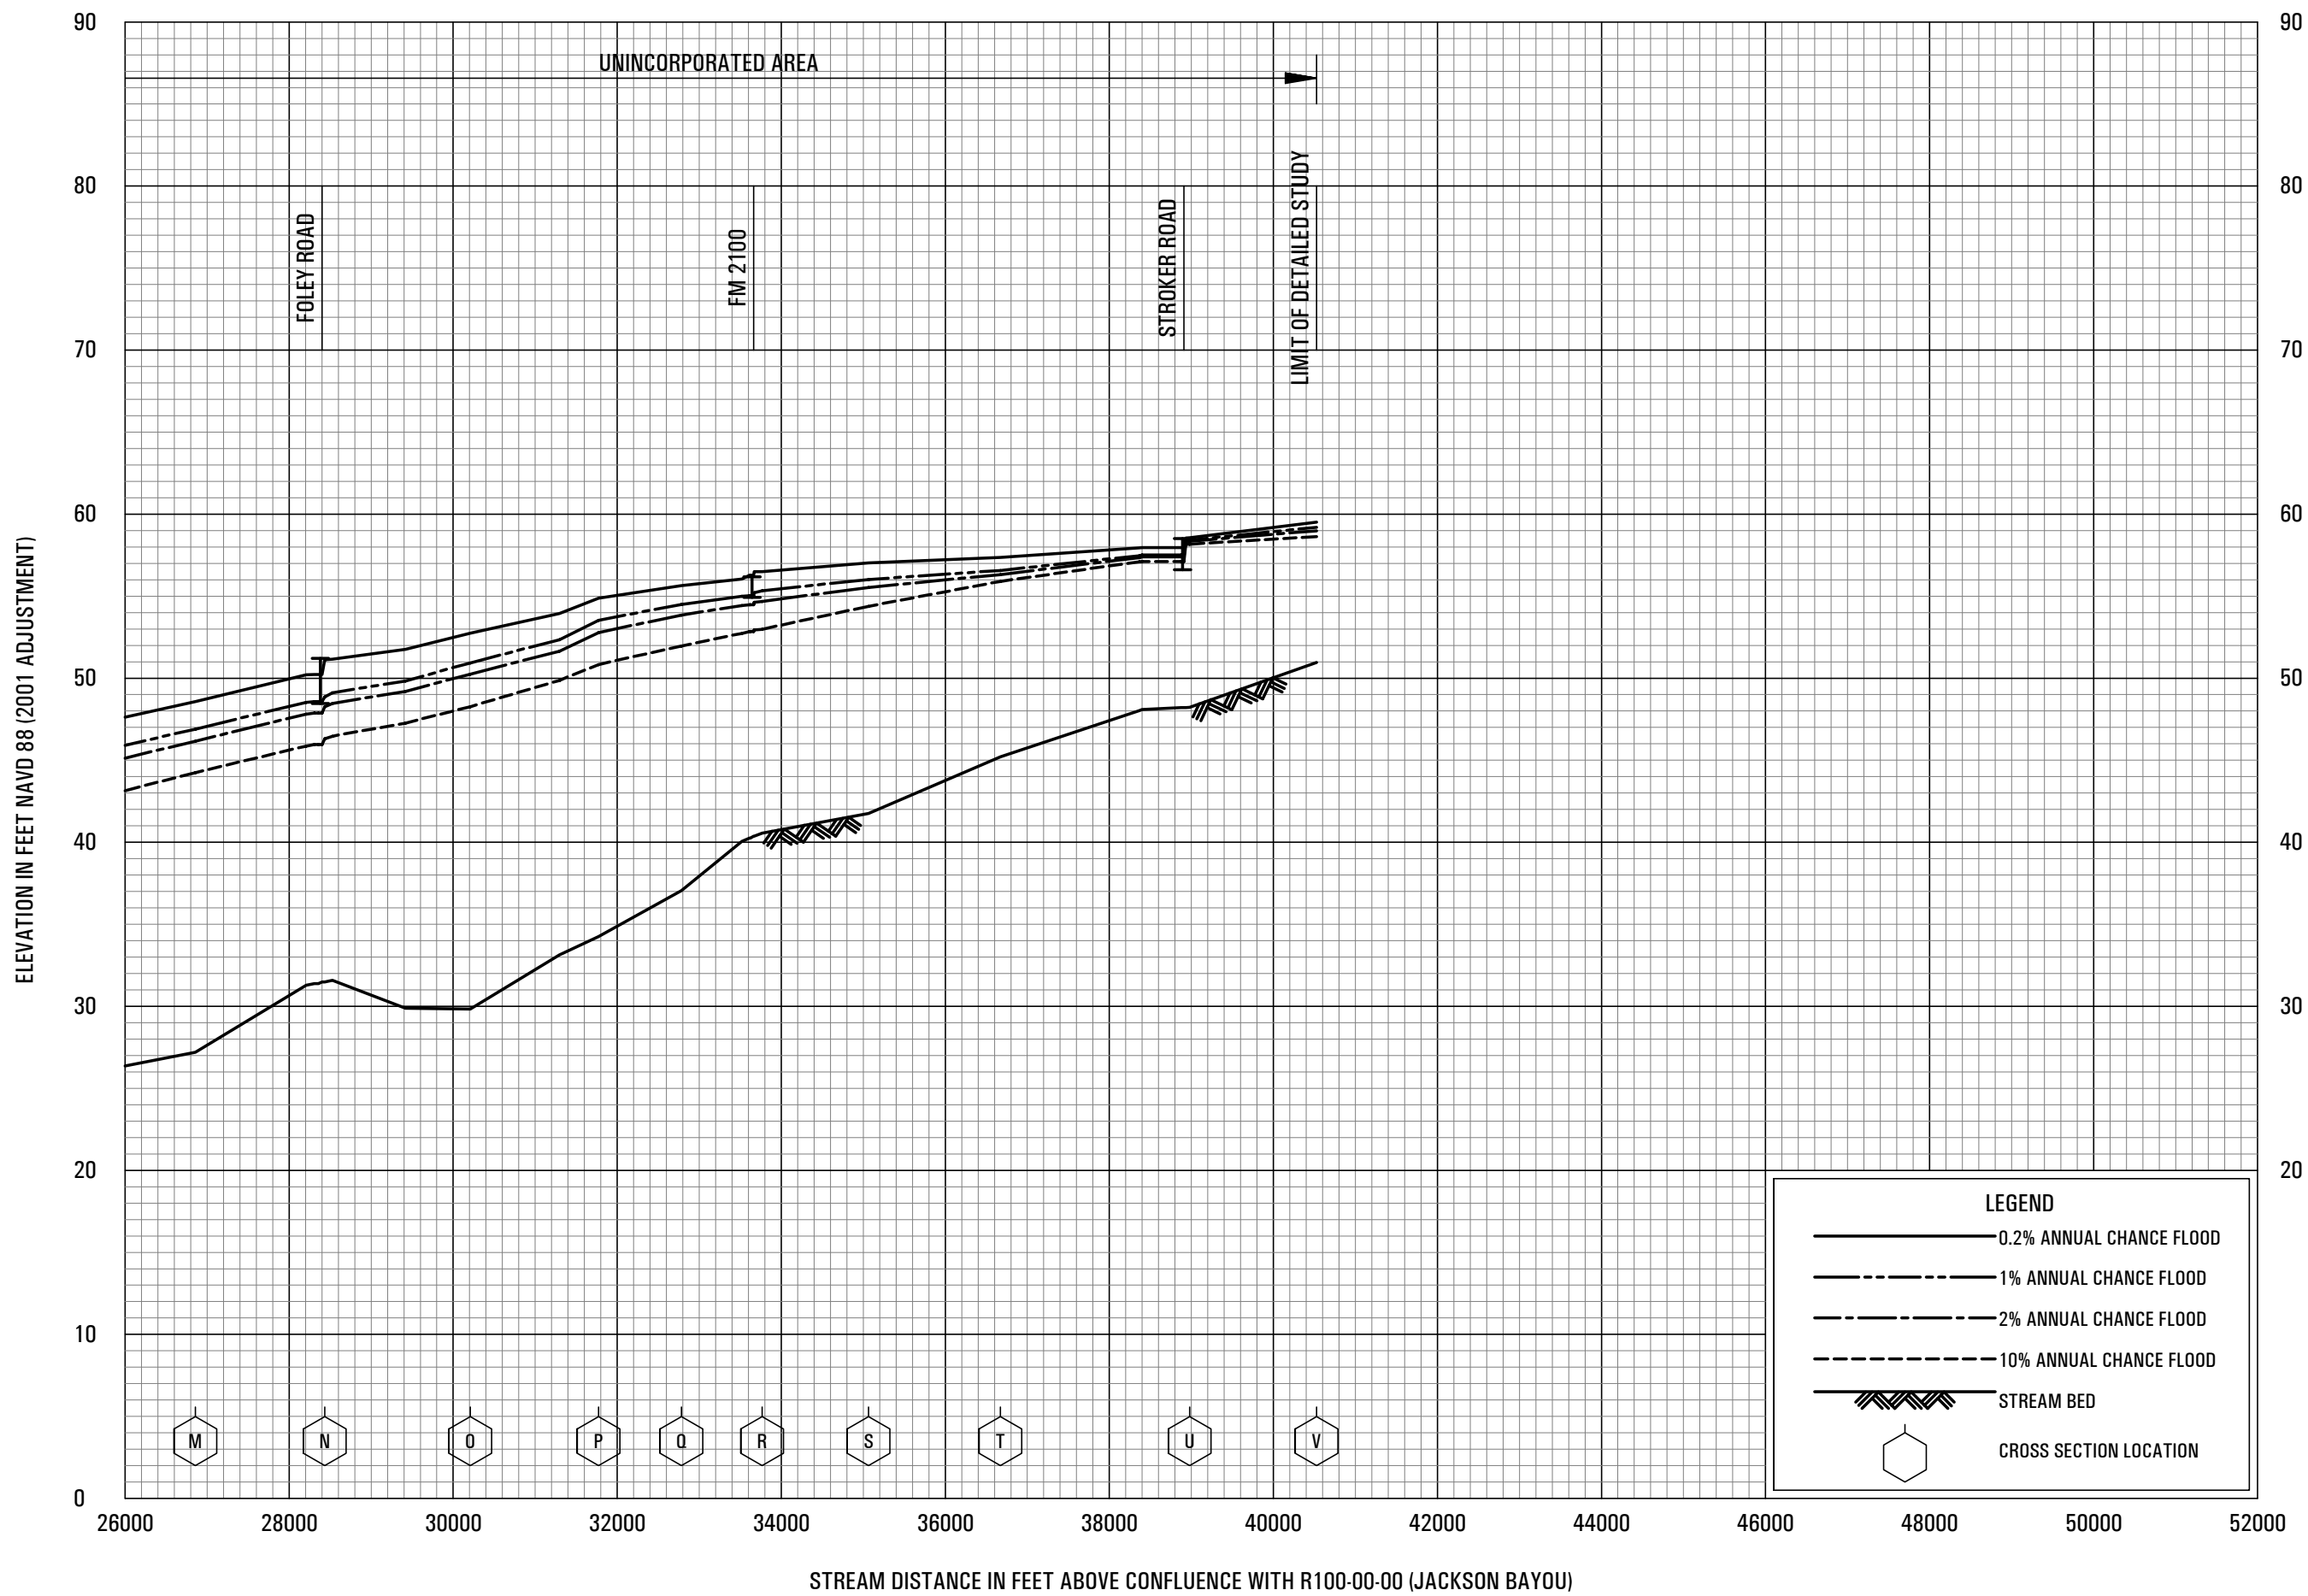

**FLOOD PROFILES**

R100-00-00 (JACKSON BAYOU)

FEDERAL EMERGENCY MANAGEMENT AGENCY  
HARRIS COUNTY, TX  
AND INCORPORATED AREAS

R01P

**FLOOD PROFILES**

R102-00-00 (GUM GULLY)

FEDERAL EMERGENCY MANAGEMENT AGENCY  
**HARRIS COUNTY, TX**  
 AND INCORPORATED AREAS

**R04P**

FLOOD PROFILES

R102-13-00 (TRIBUTARY 3.08 TO GUM GULLY)

FEDERAL EMERGENCY MANAGEMENT AGENCY

HARRIS COUNTY, TX  
AND INCORPORATED AREAS

R06P