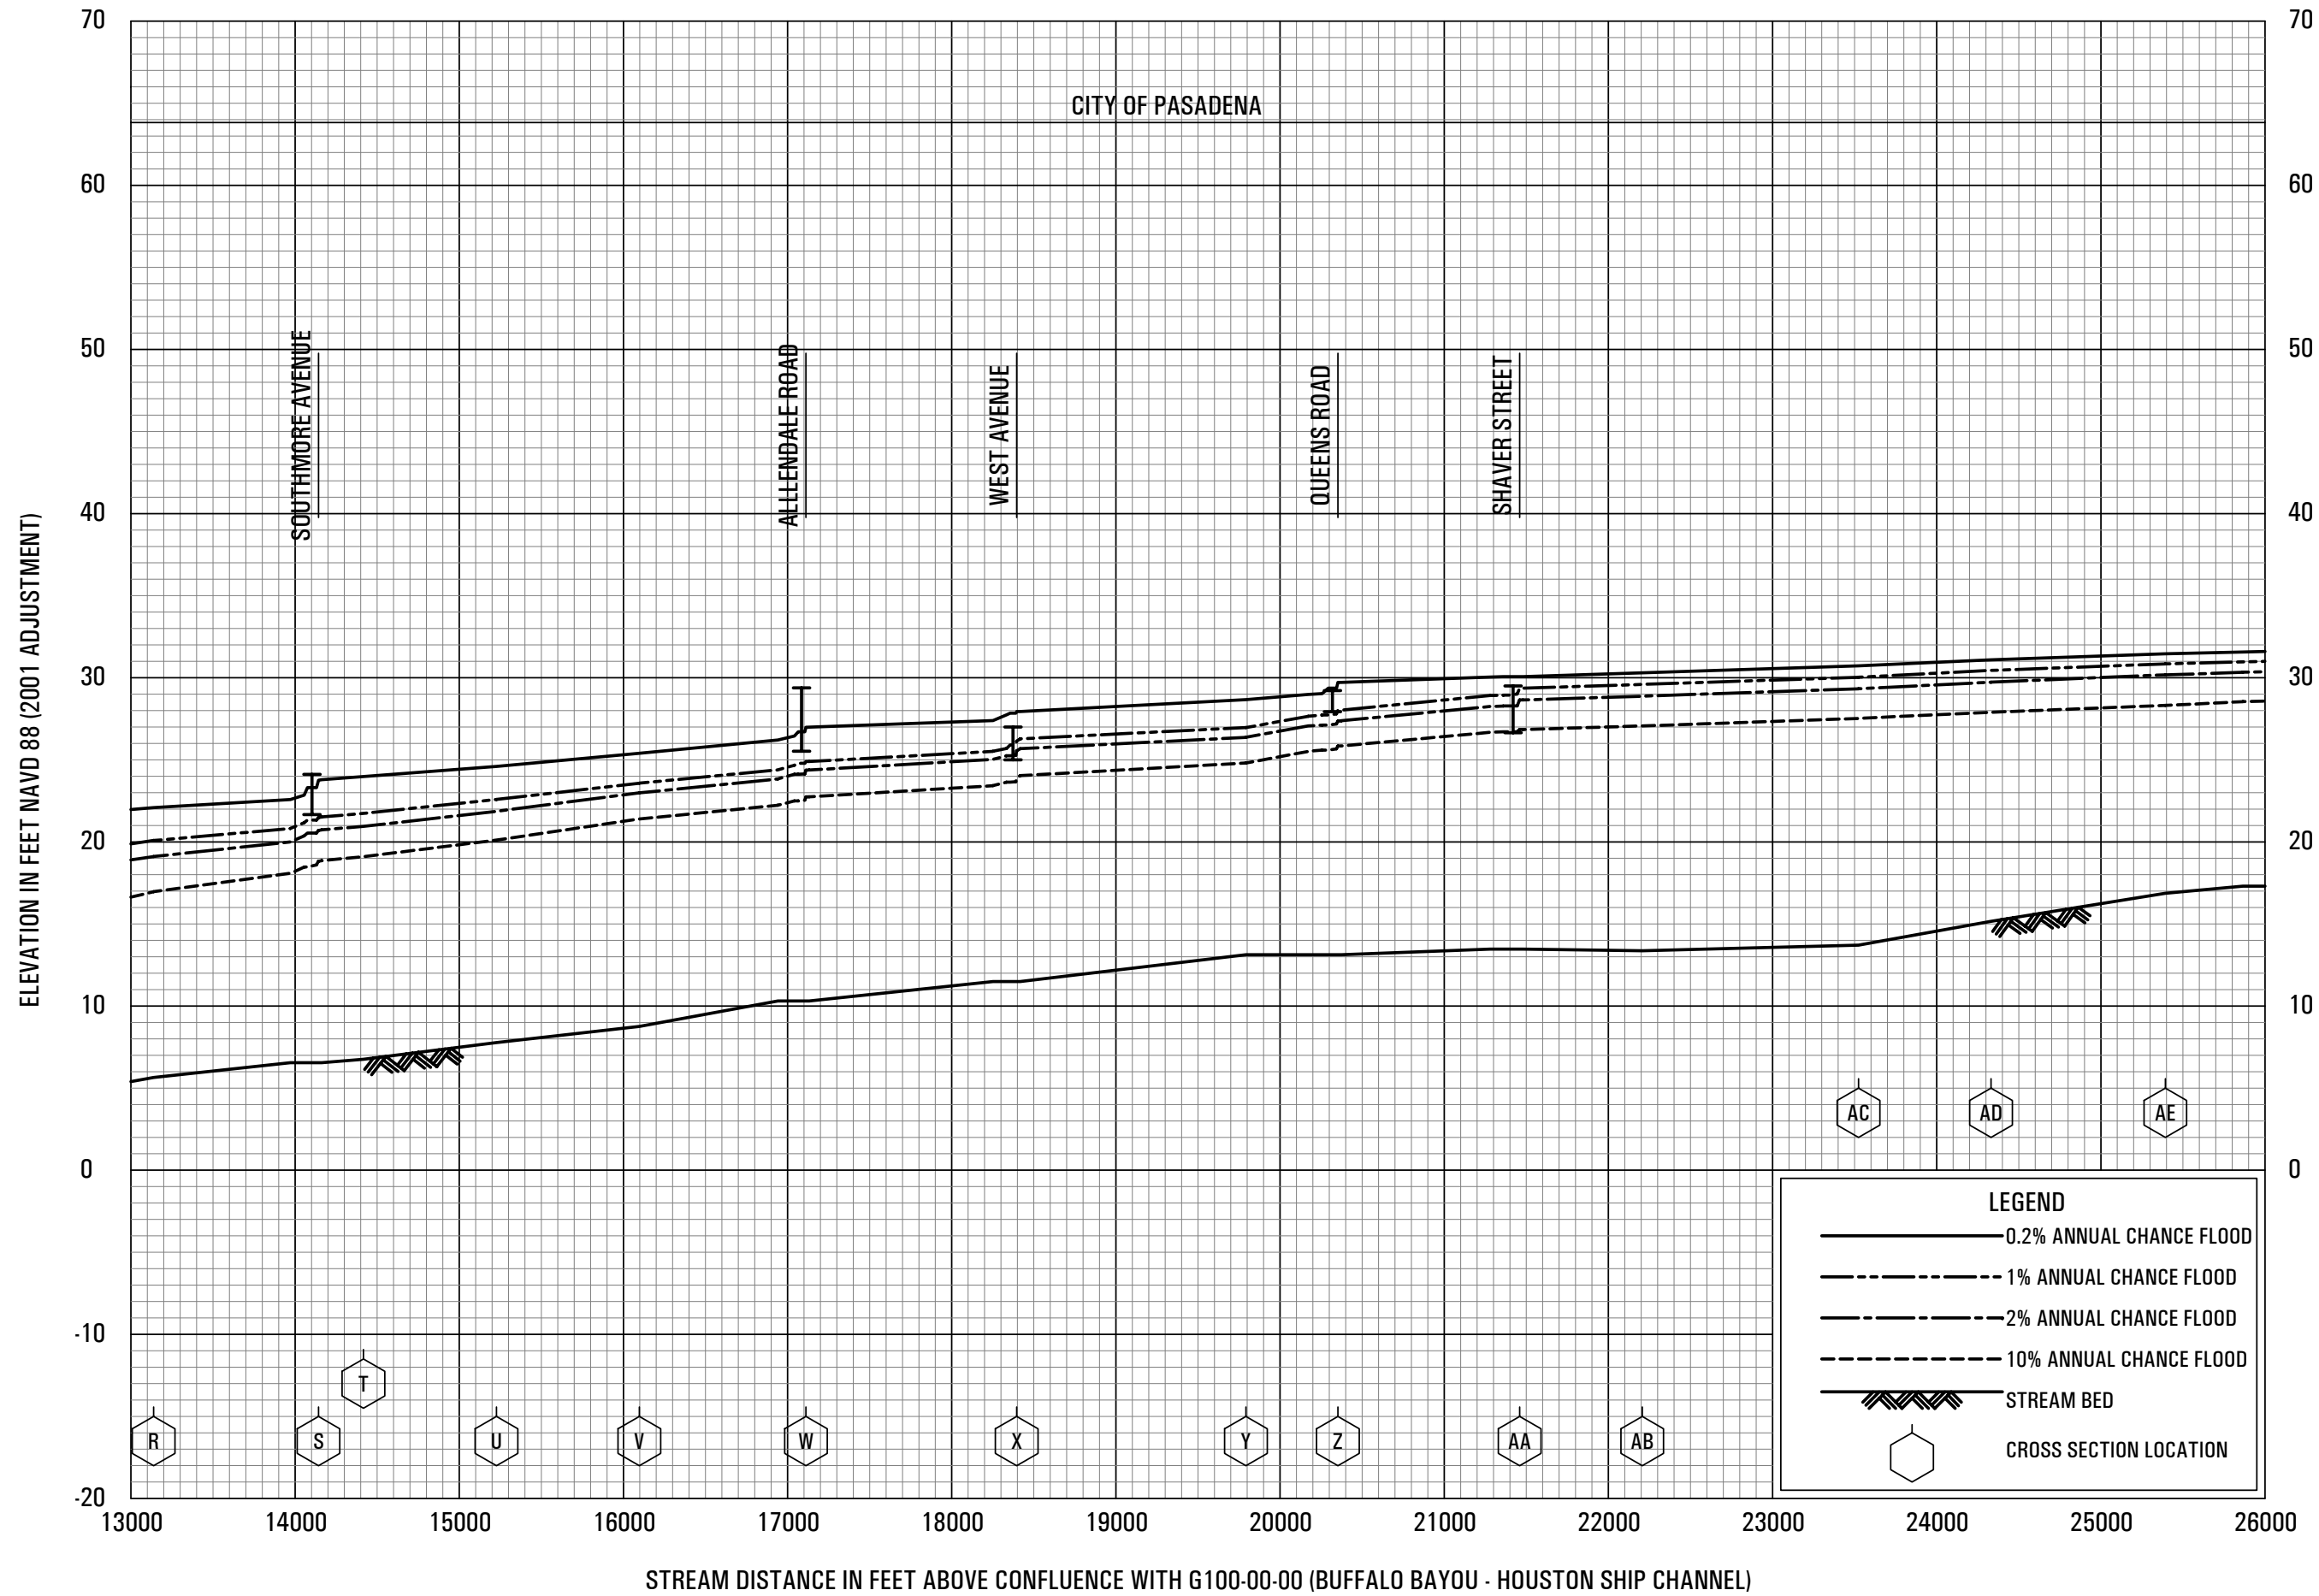

FLOOD PROFILES

I100-00-00 (VINCE BAYOU)

FEDERAL EMERGENCY MANAGEMENT AGENCY

HARRIS COUNTY, TX
AND INCORPORATED AREAS

FLOOD PROFILES

I100-00-00 (VINCE BAYOU)

FEDERAL EMERGENCY MANAGEMENT AGENCY

HARRIS COUNTY, TX
AND INCORPORATED AREAS

I02P